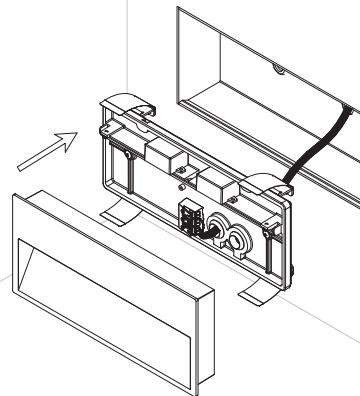

### Attention

Before any maintenance switch off the main power.

1

Cut-out 280x131mm

2

3

4

5

Make sure that the body of the luminaire is closed properly with the base before tightening the screws

6

7